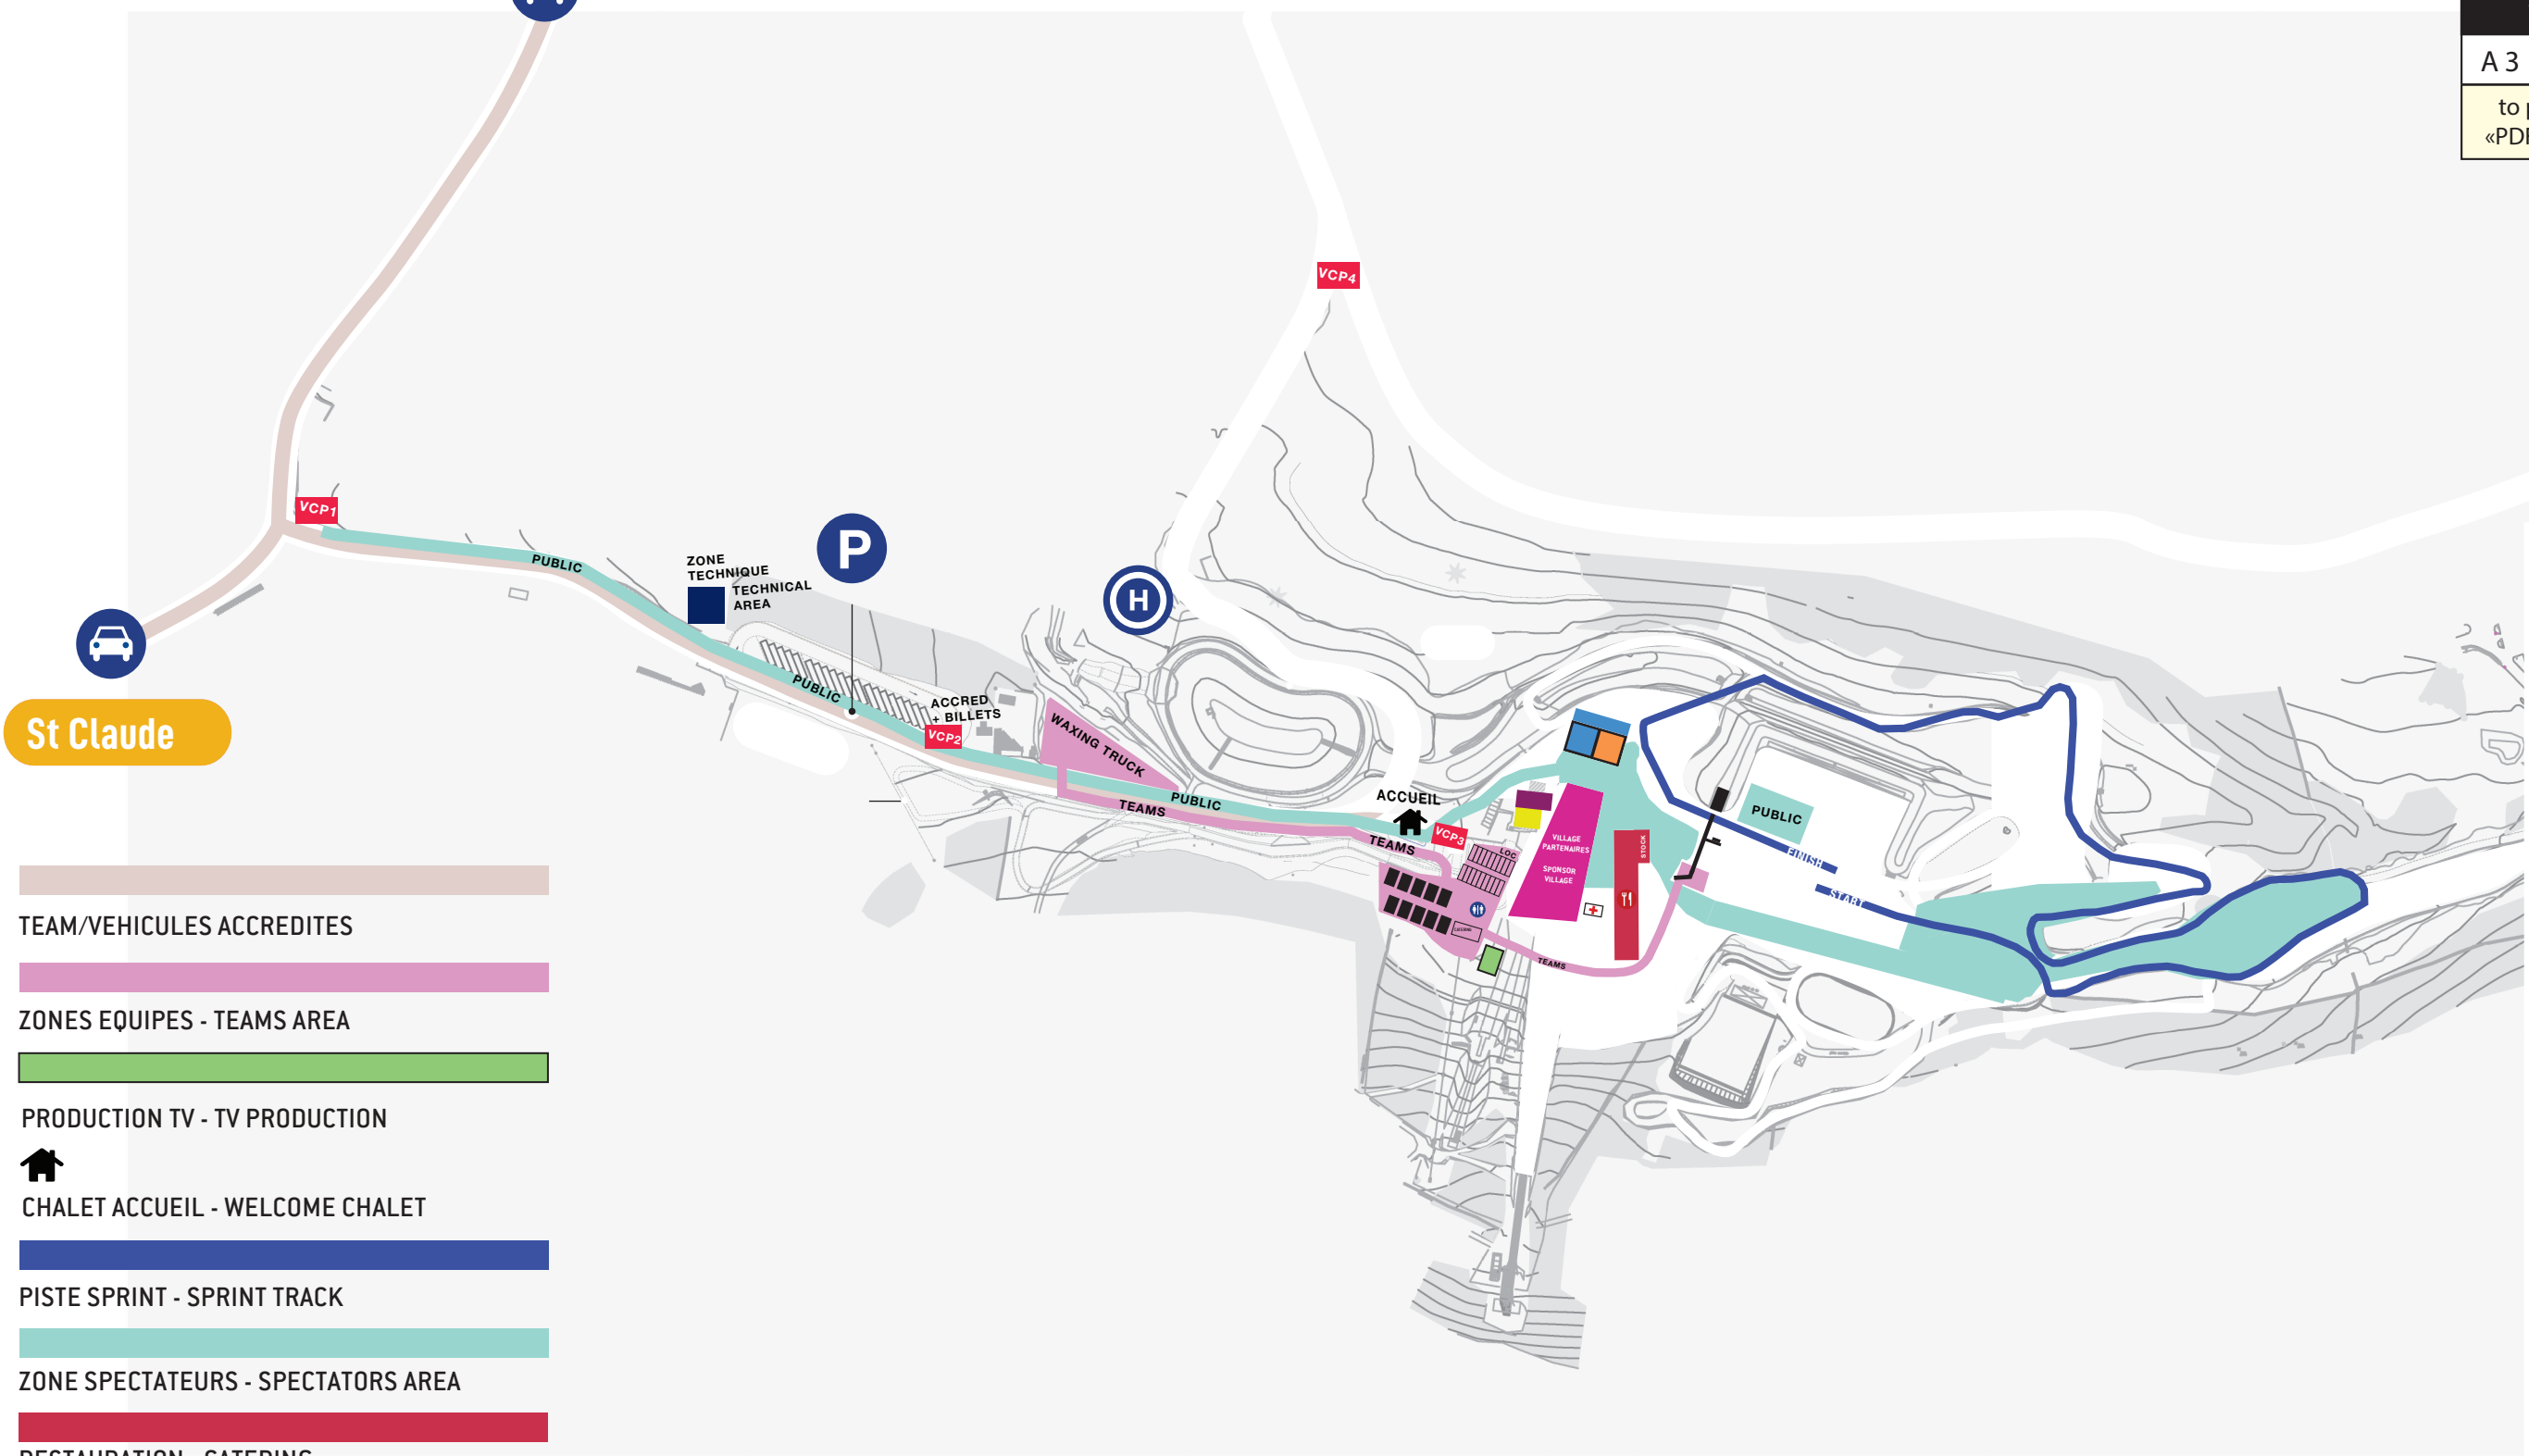

COUPE DU MONDE 2023 - 1300

WORLD CUP CROSS COUNTRY SKIING - JAN 23

0 40 80 120 m

1 : 4'000

A3 FORMAT

to print, disactive «PDF scale model».

Les Rousses

La Cure

St Claude

- TEAM/VEHICULES ACCREDITES
- ZONES EQUIPES - TEAMS AREA
- PRODUCTION TV - TV PRODUCTION
- CHALET ACCUEIL - WELCOME CHALET
- PISTE SPRINT - SPRINT TRACK
- ZONE SPECTATEURS - SPECTATORS AREA
- RESTAURATION - CATERING